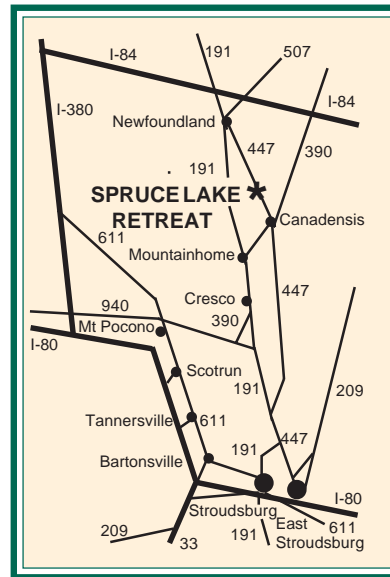

The peaceful mountain oasis of Spruce Lake Retreat can soothe and strengthen your spirit, as though God himself is surrounding you with love.

Spruce Lake Retreat is located 2.5 miles north of Canadensis on Route 447.