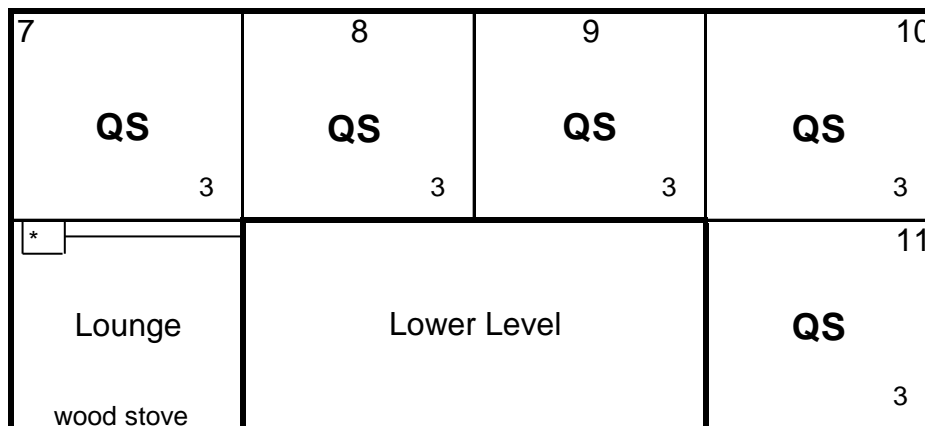

Carol Cottage Layout

Q = Queen

S = Single

* refrigerator

24 beds, accommodates 37