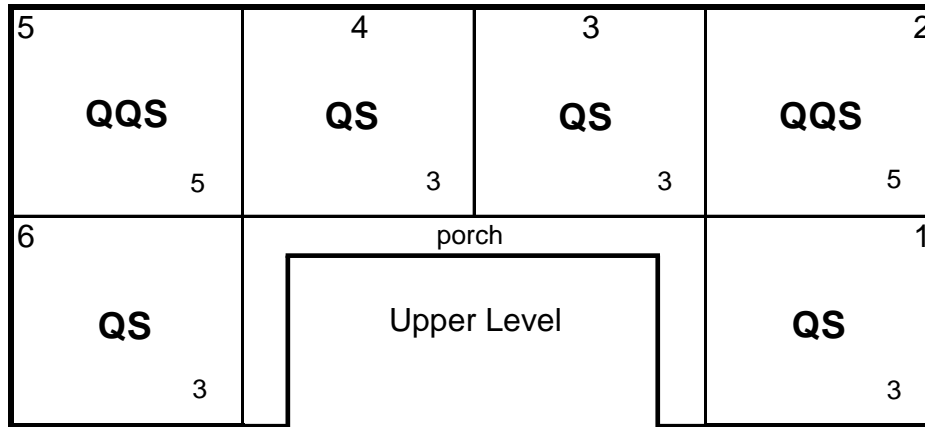

Carol Cottage Layout

Q = Queen

S = Single

* refrigerator

24 beds, accommodates 37