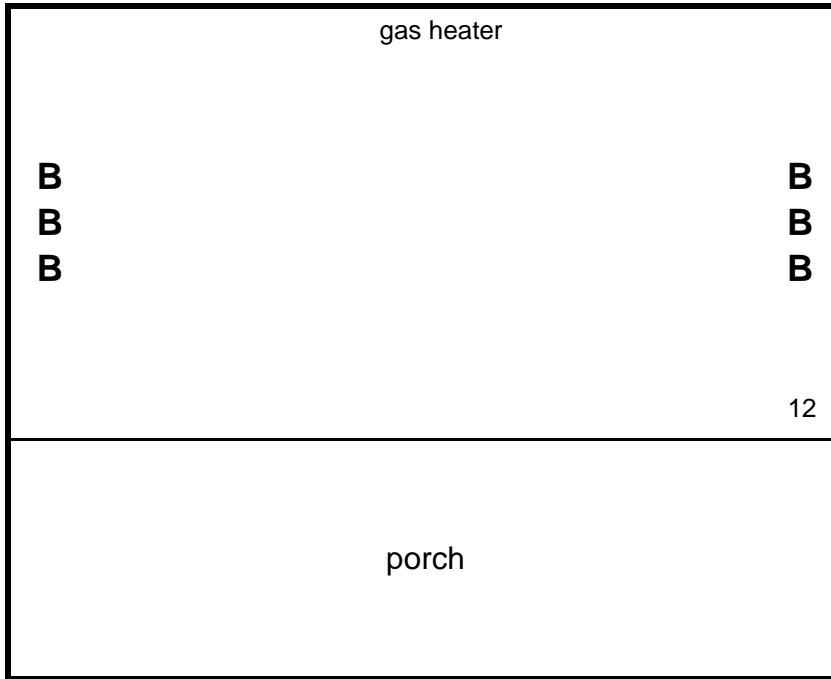

## Hillside and Brookside Layout

Hillside

Brookside

B = Bunk (*two singles*)

*linens, towels, blankets & pillows not available for this facility*

12 beds per cabin, accommodates 12 per cabin