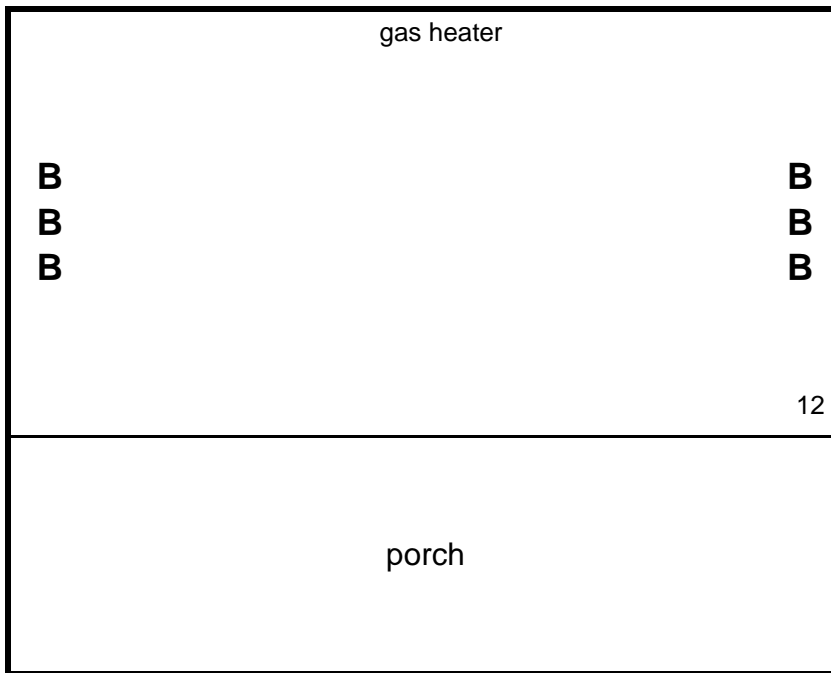

## Hillside and Brookside Layout

Hillside

Brookside

B = Bunk (*two singles*)

*linens, towels, blankets & pillows not available for this facility*

12 beds per cabin, accommodates 12 per cabin