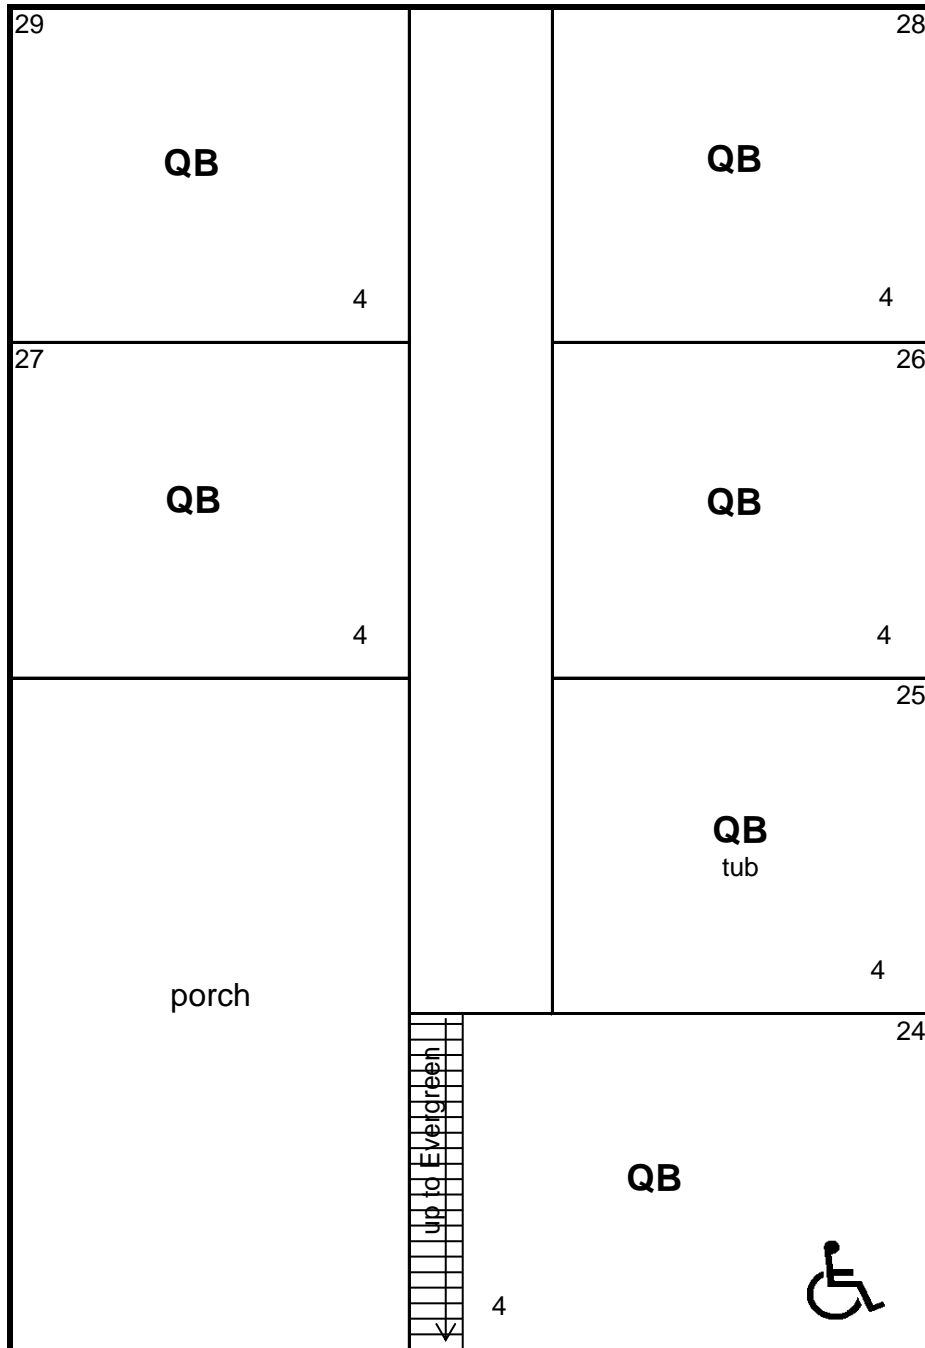

## Pines Layout

Q = Queen  
B = Bunk

18 beds, accommodates 24