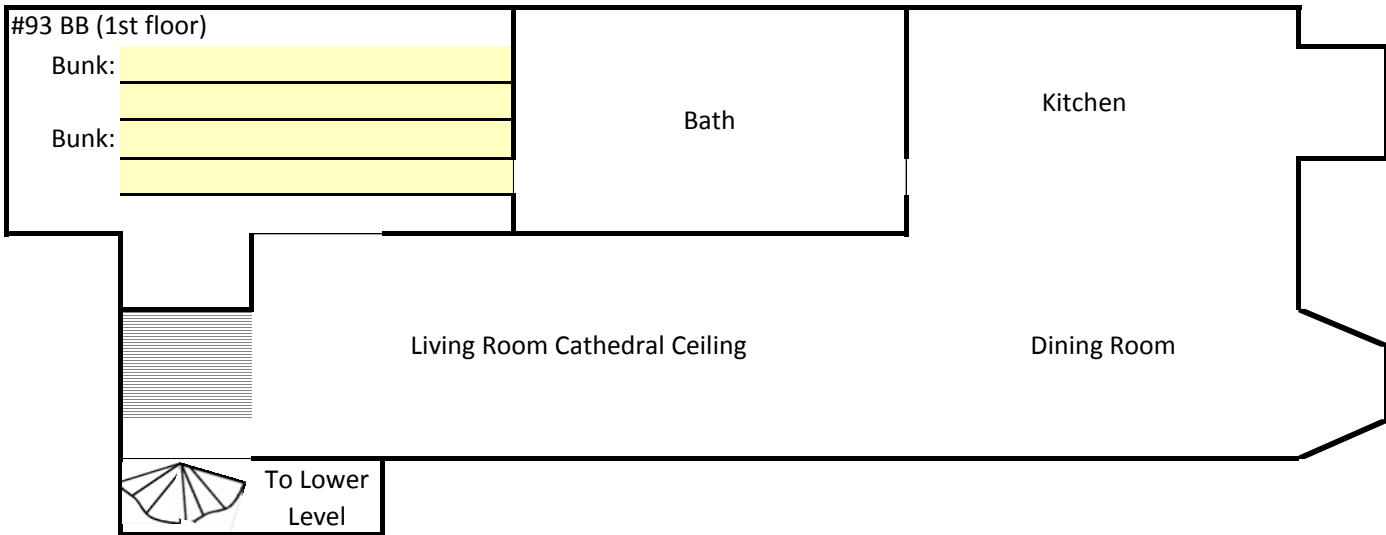

Aspen Lodge  
(17 beds, sleeps 20)\*

Group Name

Booking #

Date

24-Apr-18

2<sup>nd</sup> Floor

1<sup>st</sup> Floor

Lower Level

\* Linens and towels are provided – 3 bathrooms; one on each level