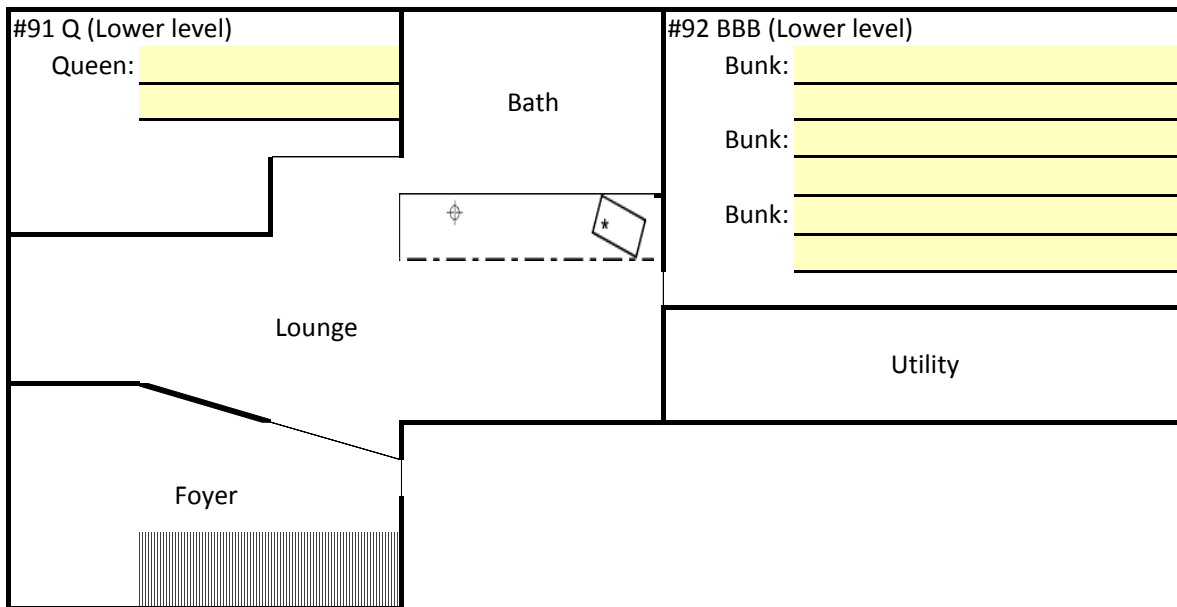

Aspen Lodge  
(17 beds, sleeps 20)\*

Group Name

Booking #

Date

24-Apr-18

2<sup>nd</sup> Floor

1<sup>st</sup> Floor

Lower Level

\* Linens and towels are provided – 3 bathrooms; one on each level