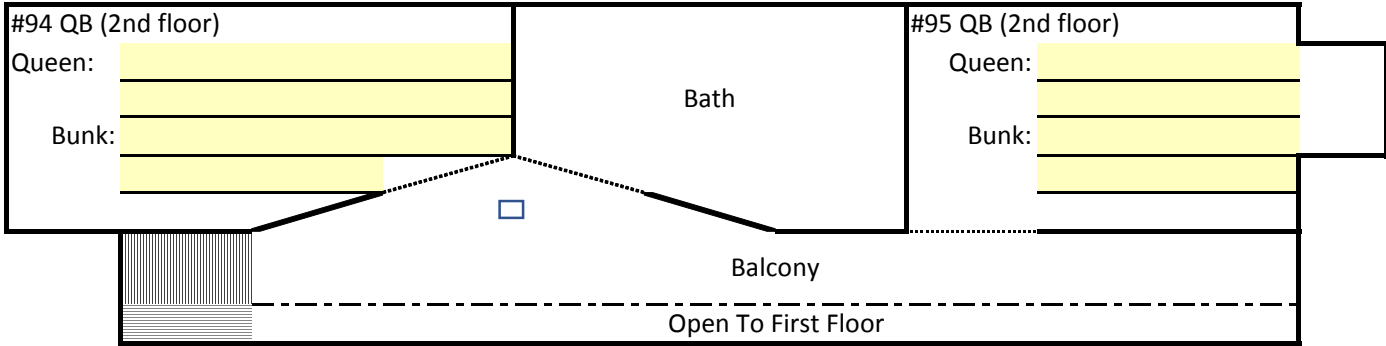

Aspen Lodge  
(17 beds, sleeps 20)\*

Group Name

Booking #

Date

24-Apr-18

2<sup>nd</sup> Floor

1<sup>st</sup> Floor

Lower Level

\* Linens and towels are provided – 3 bathrooms; one on each level