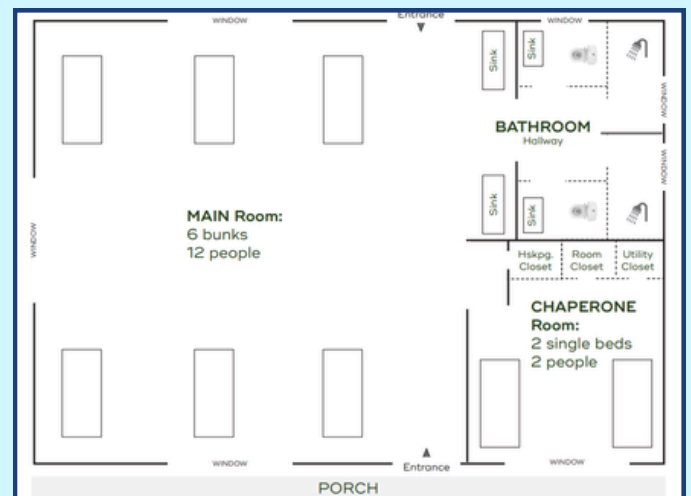

Each NEW cabin boasts a roomy layout with private bathrooms and showers making it easy for your group! Standard cabins sleep 14 guests; smaller duplex cabins sleep 6 in an accessible format.

With the exception of family groups, cabins are assigned to same gender individuals from the same school/organization. For each gender, groups will be assessed a cabin rate (standard or duplex) as well as a \$124 fee for each participant over the cabin occupancy. Additional cabins and spaces are available for overflow housing.

Rates:

- Standard cabin (up to 14 people) \$ 1,887
- Accessible cabin (up to 6 people) \$ 860
- Additional participants \$ 134 / person

Optional Add-On Activities

- Laser Tag \$ 10 / person
- NEW High Ropes Course \$ 15 / person
- Zipline \$ 15 / person

Rate Example:

School A has a group of 15 ladies and 16 gentlemen. They will pay the Standard Cabin rate of \$1,887 for 2 cabins (1 per gender) and an additional \$134 fee for 1 female and 2 gentlemen resulting in a total bill of \$4,176 or approximately \$134/person.

Standard Cabin Floor Plan

Cost Includes:

- Four delicious meals! Thursday lunch through Friday lunch
- One night lodging at our kid-friendly youth campus.
- A dynamic evening worship experience! Our speakers and worship teams will inspire your students as they pursue Christ.
- Activity blocks in a curriculum custom designed for your students! Our Guidebooks make it easy for leaders to foster curiosity and discovery.
- Climbing Wall! Each student has the opportunity to test their skill on our 45 foot indoor climbing wall.
- An educational experience like no other! With almost 1,000 acres to explore, your students can experience God's creation at its best, here at Spruce Lake!