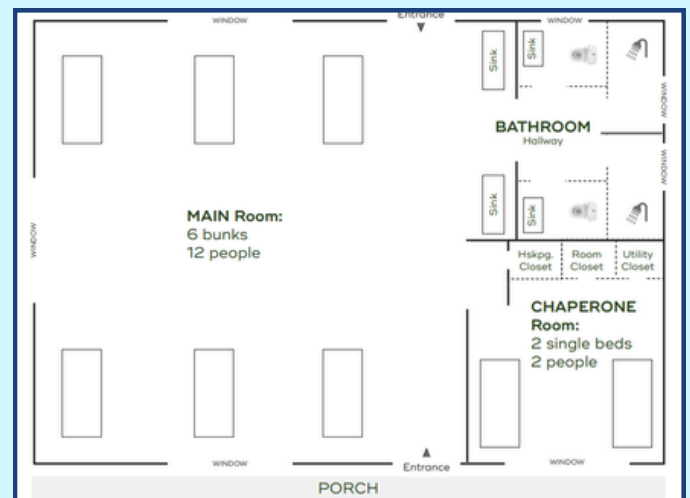

Cost Includes:

- Six delicious meals! Wednesday dinner through Friday lunch
- Two nights' lodging at our kid-friendly youth campus.
- A dynamic evening worship experience! Our speakers and worship teams will inspire your students as they pursue Christ.
- Activity blocks in a curriculum custom designed for your students! Our Guidebooks make it easy for leaders to foster curiosity and discovery.
- Climbing Wall! Each student has the opportunity to test their skill on our 45 foot indoor climbing wall.
- An educational experience like no other! With almost 1,000 acres to explore, your students can experience God's creation at its best, here at Spruce Lake!