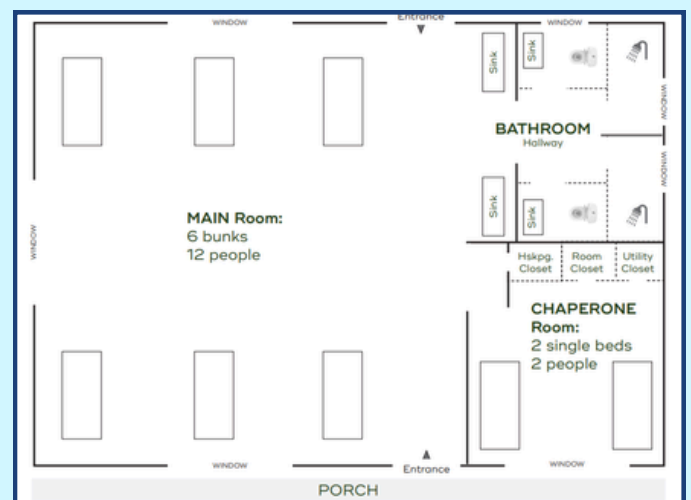

Each NEW cabin boasts a roomy layout with private bathrooms and showers making it easy for your group! Standard cabins sleep 14 guests; smaller duplex cabins sleep 6 in an accessible format.

With the exception of family groups, cabins are assigned to same gender individuals from the same school/organization. For each gender, groups will be assessed a cabin rate (standard or duplex) as well as a \$180 fee for each participant over the cabin occupancy. Additional cabins and spaces are available for overflow housing.

Rates:

- Standard cabin (up to 14 people) \$ 2,525
- Accessible cabin (up to 6 people) \$ 1,150
- Additional participants \$ 180 / person

Optional Add-On Activities

- Laser Tag \$ 10 / person
- NEW High Ropes Course \$ 15 / person
- Zipline \$ 15 / person

Rate Example:

School A has a group of 15 ladies and 16 gentlemen. They will pay the Standard Cabin rate of \$2,525 for 2 cabins (1 per gender) and an additional \$180 fee for 1 female and 2 gentlemen resulting in a total bill of \$5,590 or approximately \$180/person.

Standard Cabin Floor Plan

Cost Includes:

- Six delicious meals! Wednesday dinner through Friday lunch
- Two nights' lodging at our kid-friendly youth campus.
- A dynamic evening worship experience! Our speakers and worship teams will inspire your students as they pursue Christ.
- Activity blocks in a curriculum custom designed for your students! Our Guidebooks make it easy for leaders to foster curiosity and discovery.
- Climbing Wall! Each student has the opportunity to test their skill on our 45 foot indoor climbing wall.
- An educational experience like no other! With almost 1,000 acres to explore, your students can experience God's creation at its best, here at Spruce Lake!